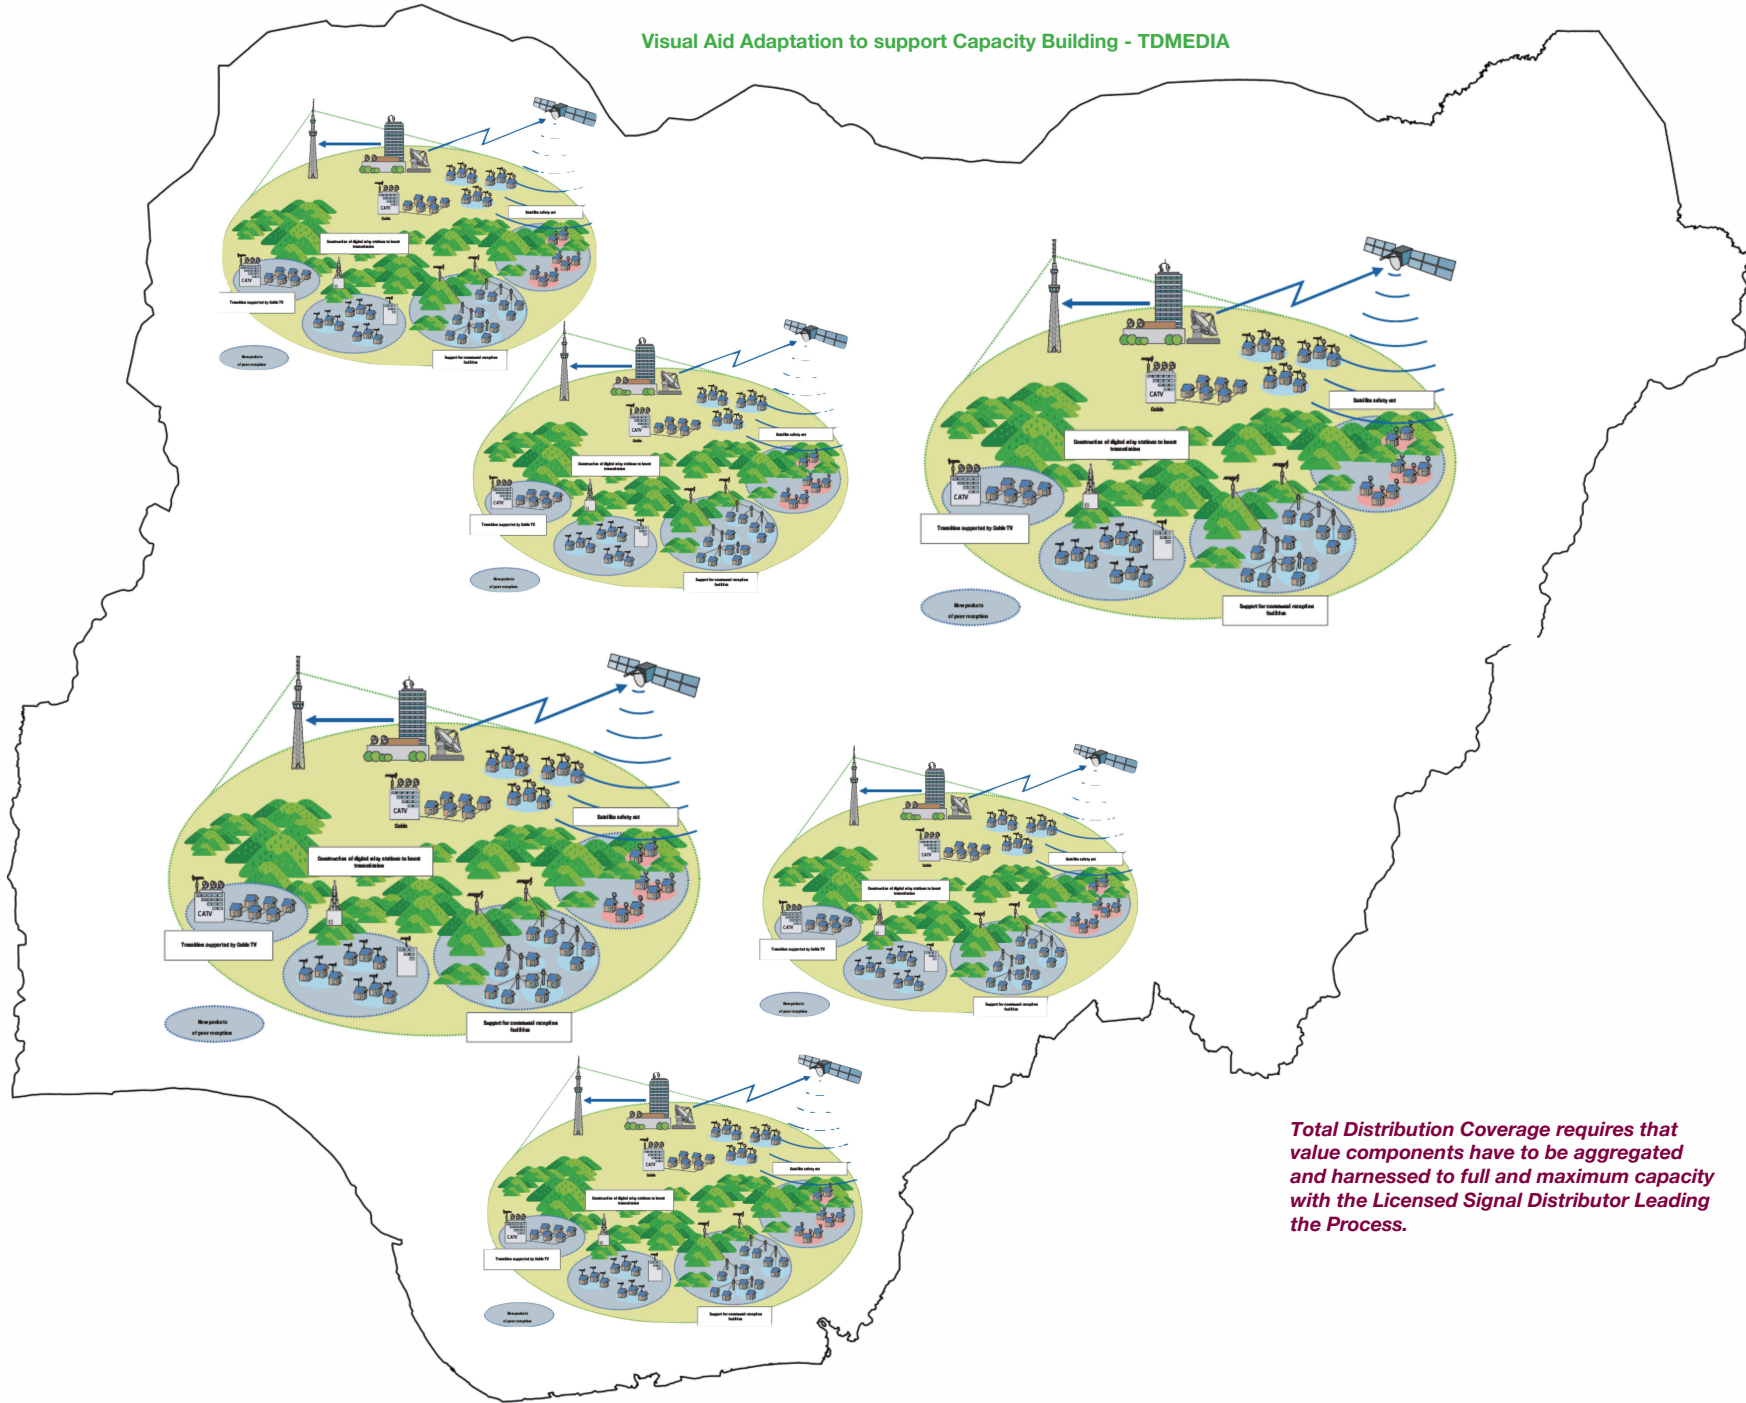

## Digital Terrestrial Transmission: How Nigeria Can Possibly Meet the Deadline June 2017

Visual Aid Adaptation to support Capacity Building - TDMEDIA

**Total Distribution Coverage requires that value components have to be aggregated and harnessed to full and maximum capacity with the Licensed Signal Distributor Leading the Process.**

Visual Aid Adaptation to support Capacity Building - TDMEDIA